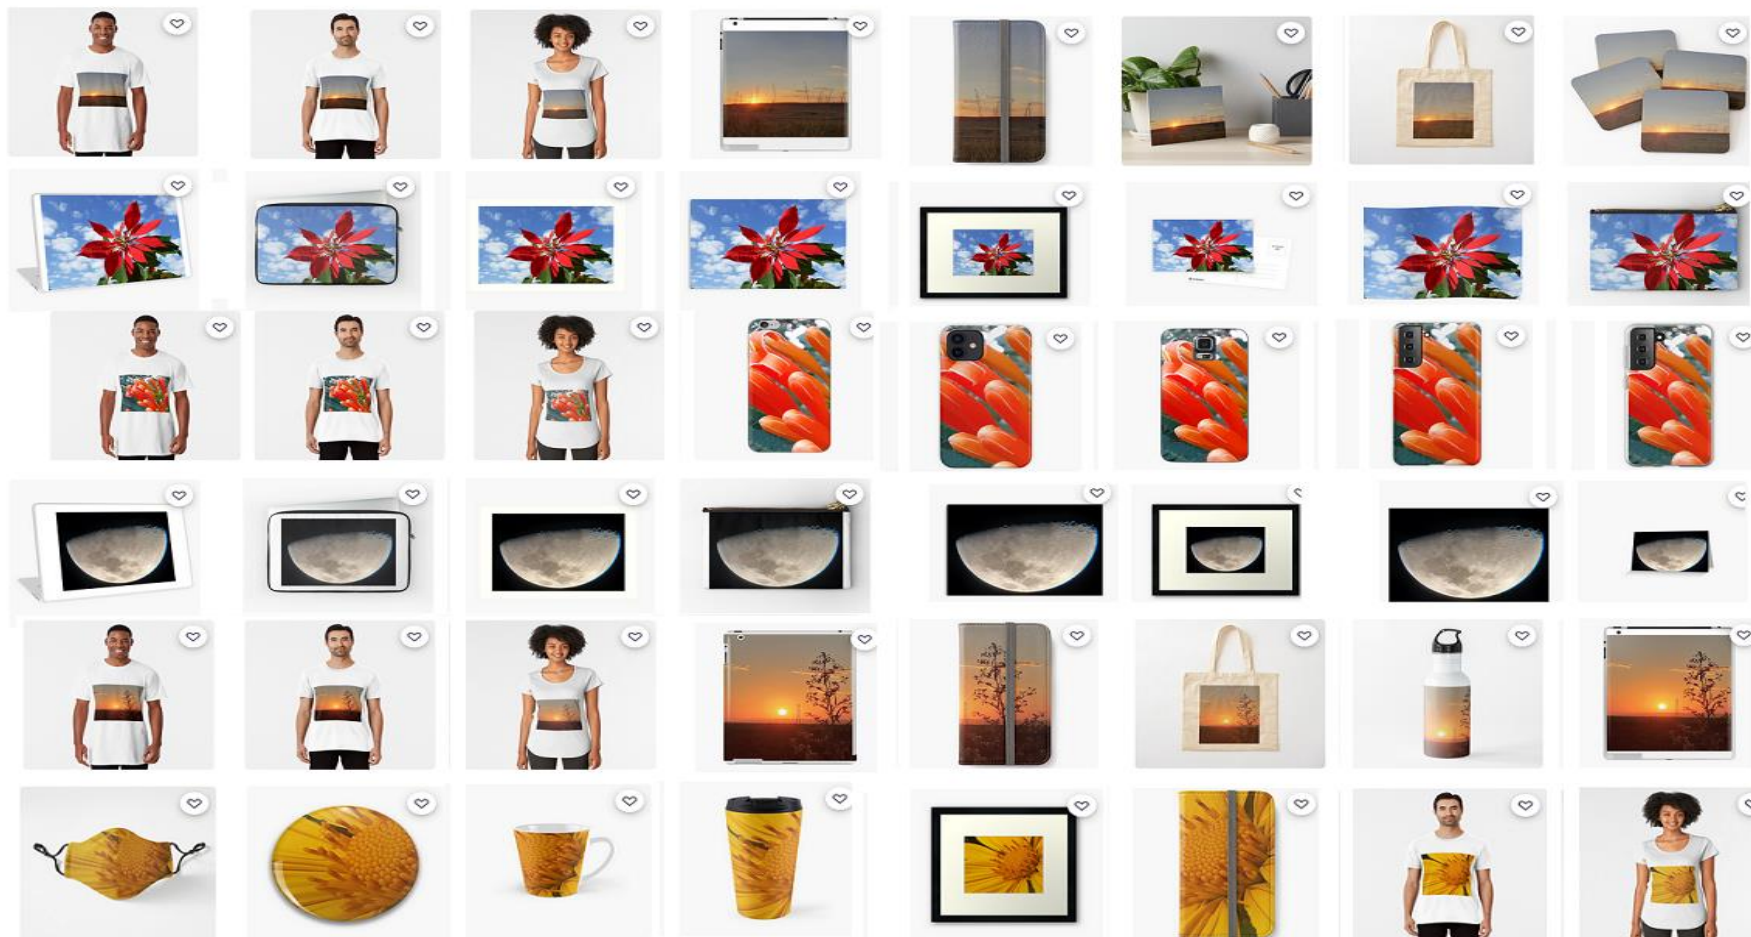

gmgaspar.redbubble.com

my photos, take REDBUBBLE