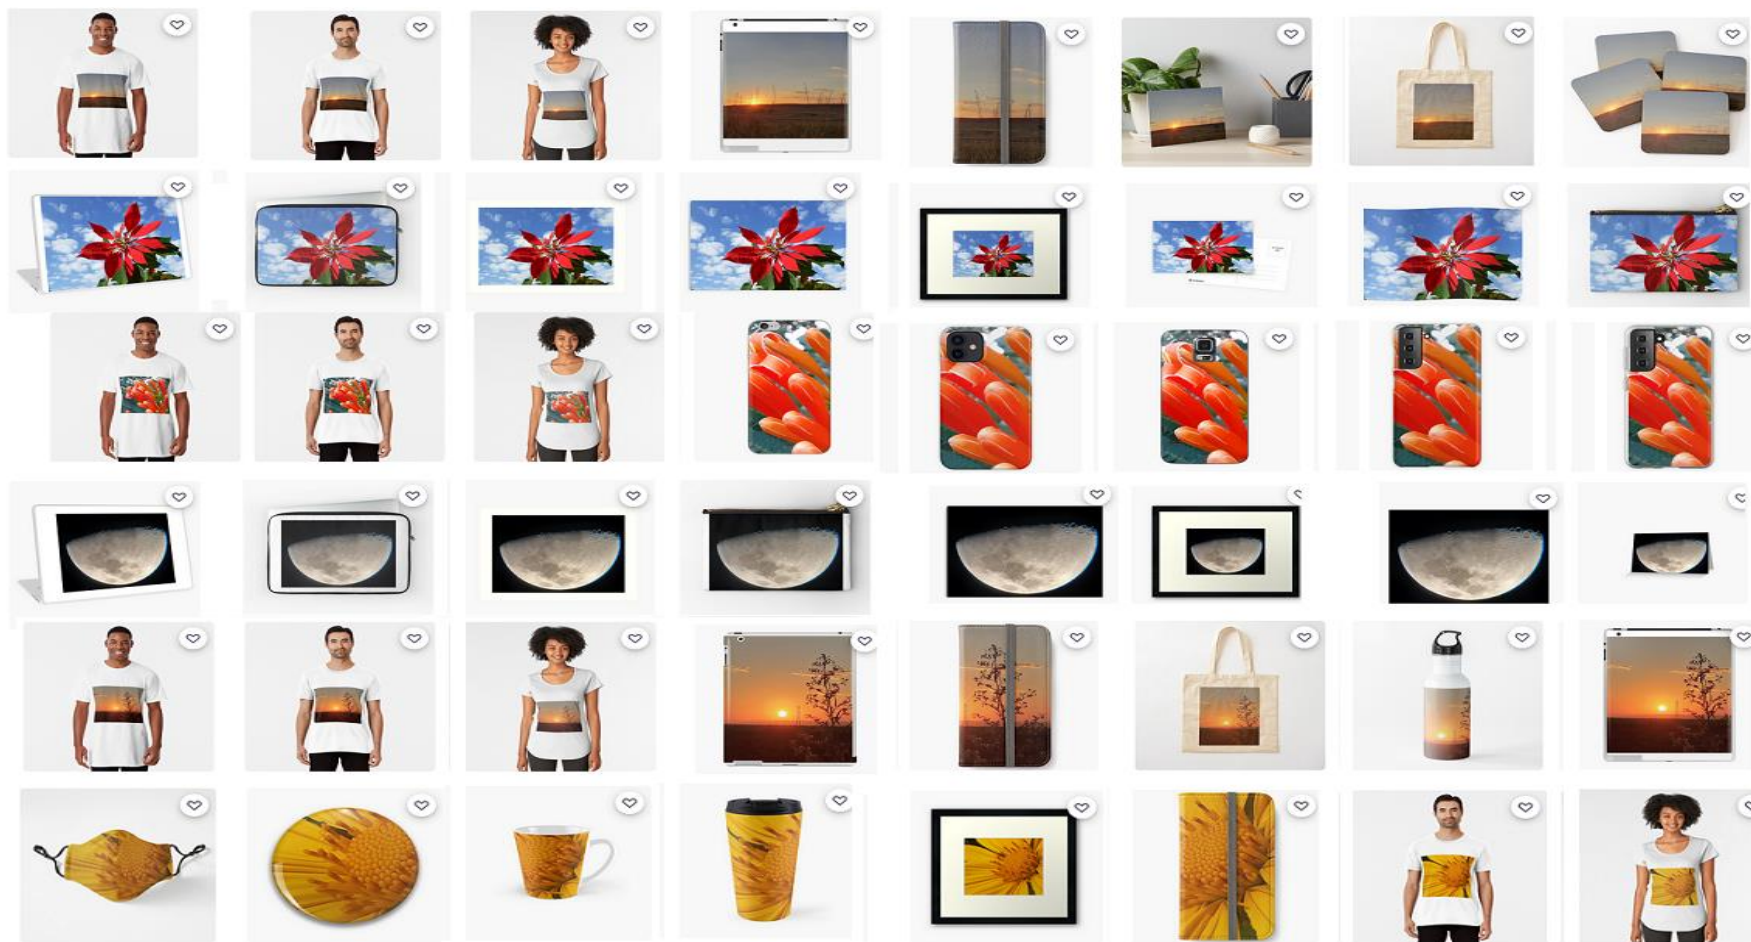

gmgaspar.redbubble.com

my photos, take REDBUBBLE