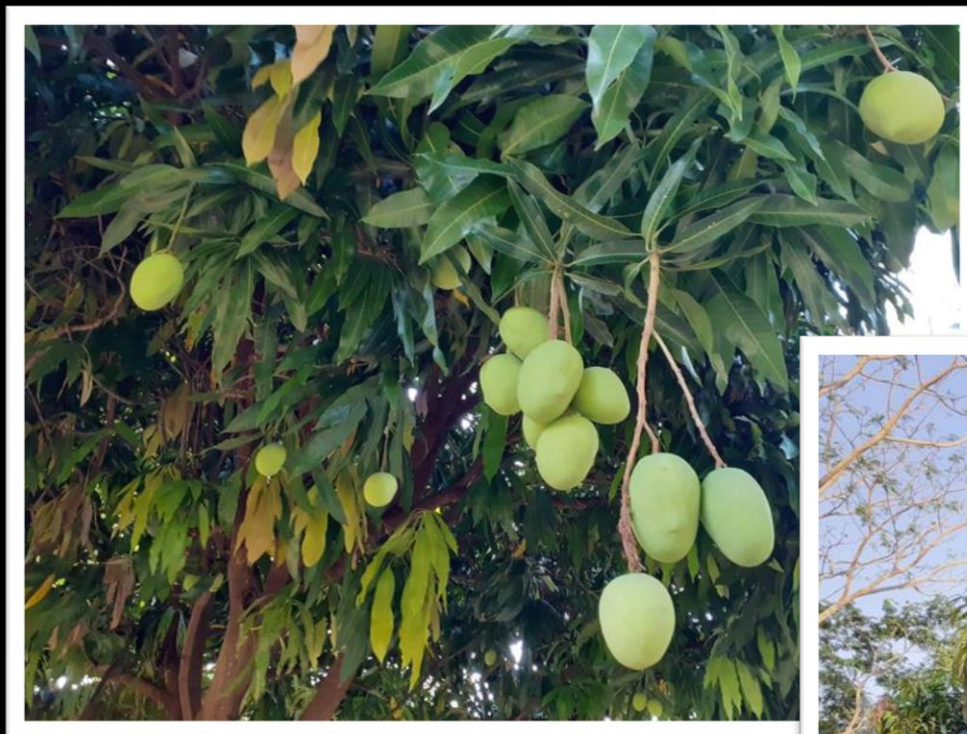

@gilmar_de_moura_gaspar
+55 16 99350 9076
Site: www.emporiobrasil.eti.br/fotos

/ mail: contato@emporiobrasil.eti.br