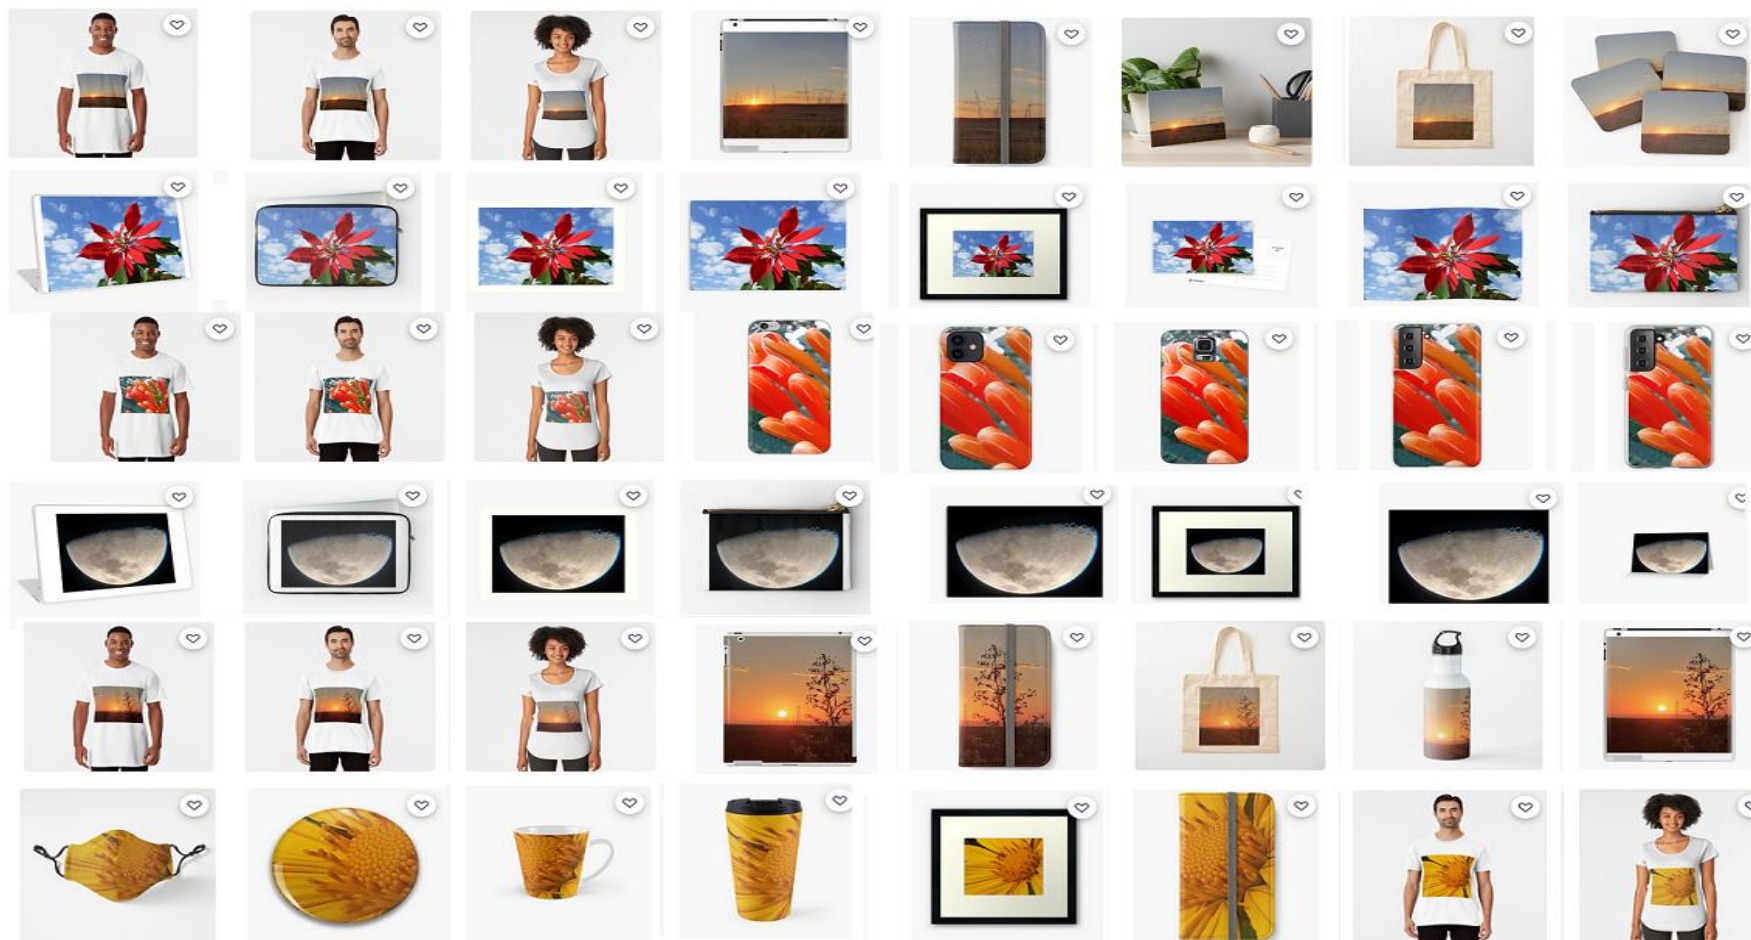

gmgaspar.redbubble.com

my photos, take REDBUBBLE

@gilmar_de_moura_gaspar
+55 16 99350 9076
Site: www.emporiobrasil.eti.br/fotos

/ mail: contato@emporiobrasil.eti.br