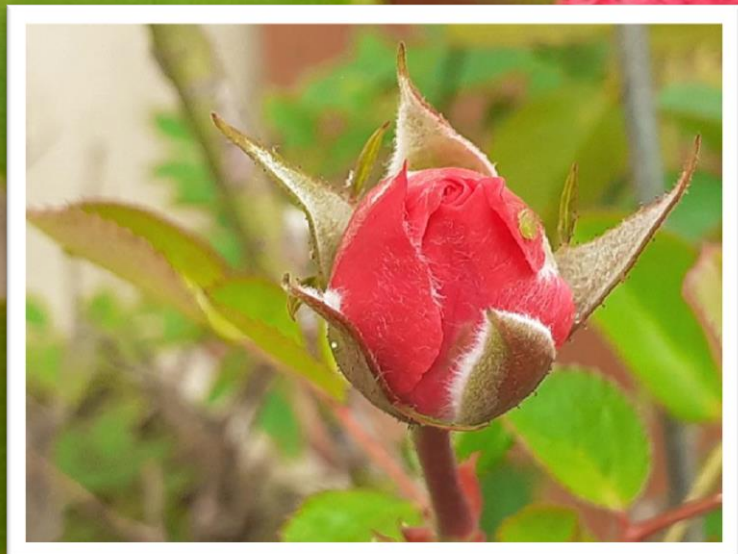

mail: contato@emporiobrasil.eti.br

edpb
European Data Protection Board

DATA PROTECTION EUROPA

ANPD
Autoridade Nacional de Proteção de Dados

DATA PROTECTION BRAZIL

This graphic features a central image of hands typing on a keyboard with padlocks, set against a background of binary code and a world map. The top left corner contains the EDPB logo and the text 'DATA PROTECTION EUROPA'. The top right corner contains the ANPD logo and the text 'DATA PROTECTION BRAZIL'. The bottom portion of the graphic shows a stylized world map with binary code.